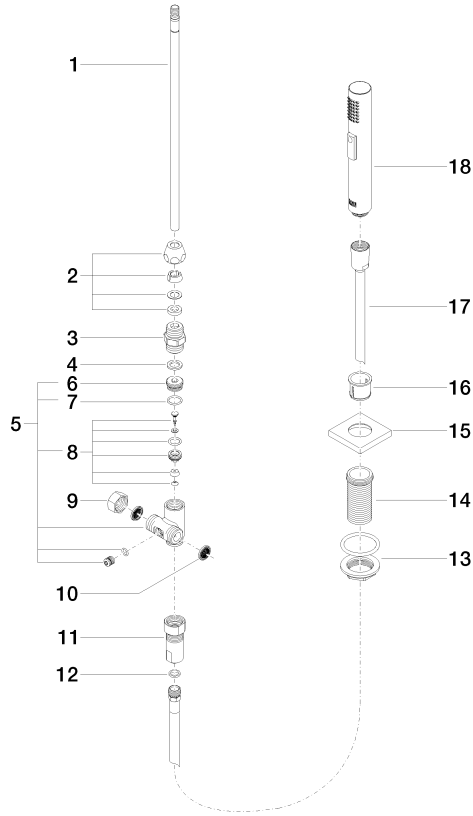

Rinsing spray set - Chrome

LOT

27 722 970

- with angular rosette
- spray flow
- automatic spout/shower diverter
- height of mixer 189 mm
- hole diameter rinsing spray 32mm
- fabric braided hose 1500 mm
- sprayface with anti-scaling system
- lead-free

Can only be combined with 32800680, 32843680.

Intrinsic protection against back flow.

	Chrome	27 722 970-00
	Brushed Platinum	27 722 970-06
	Platinum	27 722 970-08
	Durabross (23kt Gold)	27 722 970-09
	Dark Chrome	27 722 970-19
	Brushed Durabross (23kt Gold)	27 722 970-28
	Brushed Champagne (22kt Gold)	27 722 970-46
	Champagne (22kt Gold)	27 722 970-47
	Brushed Chrome	27 722 970-93
	Brushed Dark Platinum	27 722 970-99

27 722 970

mm [inches]

Flow rate chart

Certificates

Belgaqua_21-027- 27_3. LGA_29572. IAPMO_6397. LGA_38645.

Rinsing spray set - Chrome

LOT

27 722 970

Parts for other finishes can be found here: Brushed Platinum

Spare parts list

No.	Item Number	Name	Quantity used	Delivery time
1	04 24 02 046 01-07	pipe	1	10
2	90 23 30 040 00-00	threaded connector	1	10
3	90 24 03 168 00 90	nipple	1	2
4	90 14 20 002 00 90	seal	1	2
5	90 17 09 046 10 90	diverter	1	2
6	09 24 04 112 10 90	nipple	1	2
7	90 14 10 033 00 90	seal	1	2
8	90 21 10 031 10 90	diverter	1	2
9	04 21 02 006 00 92	cap	1	2
10	09 23 01 039 90	sieve	2	2
11	90 24 03 241 00 90	nipple	1	2
12	90 14 20 019 00 90	seal	1	2
13	04 23 10 032 46 90	fixing set	1	2
14	09 30 01 090-07	sleeve	1	30
16	90 18 40 085 00 90	sleeve	1	2
17	90 30 02 062 00-00	hose	1	2
18	04 12 11 158 00-00	shower	1	10