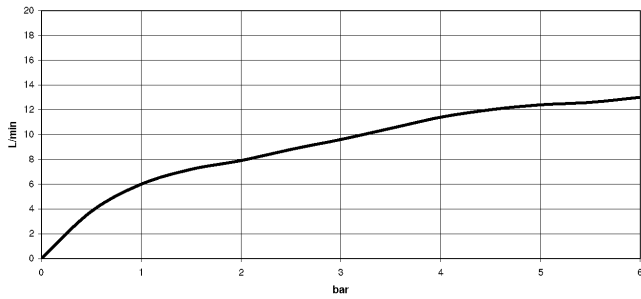

Rinsing spray set - Chrome

LOT

27 722 970

- with angular rosette
- spray flow
- automatic spout/shower diverter
- height of mixer 189 mm
- hole diameter rinsing spray 32mm
- fabric braided hose 1500 mm
- sprayface with anti-scaling system
- lead-free

Can only be combined with 32800680, 32843680.

Intrinsic protection against back flow.

	Chrome	27 722 970-00
	Brushed Platinum	27 722 970-06
	Platinum	27 722 970-08
	Durabross (23kt Gold)	27 722 970-09
	Dark Chrome	27 722 970-19
	Brushed Durabross (23kt Gold)	27 722 970-28
	Brushed Champagne (22kt Gold)	27 722 970-46
	Champagne (22kt Gold)	27 722 970-47
	Brushed Chrome	27 722 970-93
	Brushed Dark Platinum	27 722 970-99

27 722 970

mm [inches]

Flow rate chart

Certificates

Belgaqua_21-027- 27_3. LGA_29572. IAPMO_6397. LGA_38645.

Rinsing spray set - Chrome

LOT

27 722 970